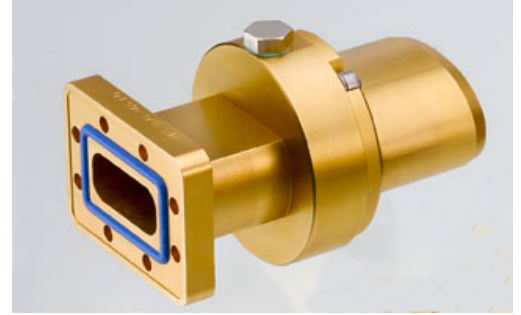

Standard connector for FLEXWELL® elliptical waveguide E78 with PDR84 flange, gasket with shrinking sleeve sealed frequency range: 7.1 - 8.5 GHz

FEATURES / BENEFITS

Superior Design

- Due to the precise manufacturing no tuning screws are necessary
- The terminations are brass passivated for good electrical performance
- A gas inlet is included

Quick & Easy Installation

- Different flaring tools are available
- No tuning in the field

Technical features

STRUCTURE

Transmission Line Type		Elliptical Waveguide
Cable Type		E78
Model Series		E78 Series
Connector Frequency Range	GHz	7.1 - 8.5
Connector Type		Fixed
Sealing Method		Gasket
Plating Outer/Inner		Brass
Waterproof Level		IP68
Gas Inlet		G 1/8
Connector Interface		PDR84

MECHANICAL SPECIFICATIONS

Length	mm (in)	112 (4.4)
Outer Diameter	mm (in)	60 (2.4)
Weight	kg (lb)	1.7 (3.75)

External Document Links

Installation Instruction

1000009163-01_Application Note_Installation of Heat Shrink Sleeves for additional sealing of Connectors.pdf