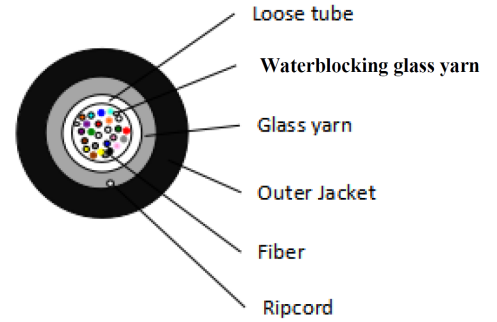

HYBRIFLEX fiber only round drop cable, multi-fiber single mode, gel free, water blocking, LSZH, indoor cable with integrated rip cord. Optimized for Radio over Fiber (RoF) applications, for use within the RFS Technologies "Conventional" RoF solution.

FEATURES / BENEFITS

- Incorporates multiple, single mode optical fibers ensuring future proof connectivity for RoF (and other) high bandwidth, multi wavelength applications
- Fibers housed in high-modulus plastic and with water-blocking yarn around
- Aramid and water blocking glass-fiber yarns are applied as strength member
- High quality raw material guarantees the long service life of cable
- Flame retardant, LSZH materials for use inside buildings
- Integrated rip cord

Technical features

STRUCTURE

Cable Type		Fiber optic cable
Fire Performance		Flame Retardant
Optical Fiber Color		Red/Green/Blue/Yellow/Grey/Violet/Brown/Orange/White/Pink/Black/Aqua
Number of Fiber		12

External Document Links

Notes

When more than 12 fibers, fibers 13-24 will follow same color scheme and additionally be marked with a black tracer.