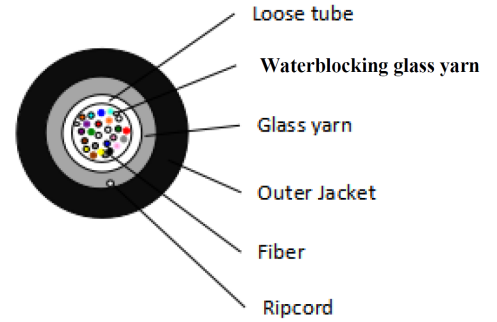

HYBRIFLEX fiber only round drop cable, multi-fiber single mode, gel free, water blocking, LSZH, indoor cable with integrated rip cord. Optimized for Radio over Fiber (RoF) applications, for use within the RFS Technologies "Conventional" RoF solution.

FEATURES / BENEFITS

- Incorporates multiple, single mode optical fibers ensuring future proof connectivity for RoF (and other) high bandwidth, multi wavelength applications
- Fibers housed in high-modulus plastic and with water-blocking yarn around
- Aramid and water blocking glass-fiber yarns are applied as strength member
- High quality raw material guarantees the long service life of cable
- Flame retardant, LSZH materials for use inside buildings
- Integrated rip cord

Technical features

STRUCTURE

Cable Type		Fiber optic cable
Fire Performance		Flame Retardant
Optical Fiber Color		Red/Green/Blue/Yellow/Grey/Violet/Brown/Orange/White/Pink/Black/Aqua
Number of Fiber		24

External Document Links

Notes

When more than 12 fibers, fibers 13-24 will follow same color scheme and additionally be marked with a black tracer.