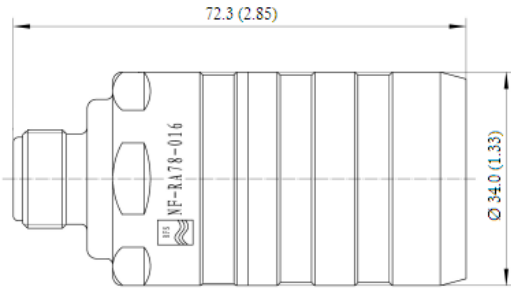

NF-RA78-016

N Female Connector for 7/8" RADIAFLEX® cable

External Document Links

[Application Note](#)

[Installation Instruction](#)

Notes