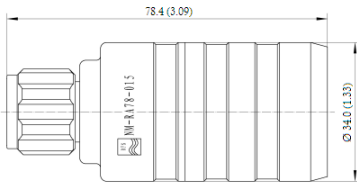

NM-RA78-015

N Male Connector for 7/8" RADIAFLEX® cable

[External Document Links](#)
[Application Note](#)
[Installation Instruction](#)

[Notes](#)