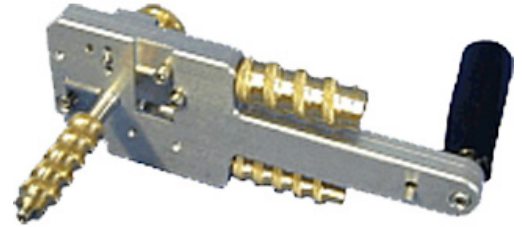

Special trimming tool makes the connector attachment easier. No further tools are required to prepare the cable for the connector attachment. This is due to the unique design of the trimming tool, which combines all necessary functions in one tool. It can be used for CELLFLEX<sup>®</sup> LCF 114-50, LCF 158-50 and LCF 214-50 foam dielectric cables.

FEATURES / BENEFITS

- **Precision cable preparation tool**  
Always exact and repeatable trimming dimensions
- **Intuitive use of tool**  
Easy and precise preparation of cables for connector installation
- **One tool covers multiple cable sizes**  
Reduction of the number of tools to handle, cost reduction

Technical features

STRUCTURE

Product Line		Coaxial Cable Accessories
Product Type		Tool
Transmission Line Type		LCF158, LCF214, UCF114
Coaxial Cable Type		Foam Dielectric
Cable Size		1-1/4", 1-5/8", 2-1/4"
Type of Tool		Combination Cable Preparation Tool
Configuration		Trim Series A