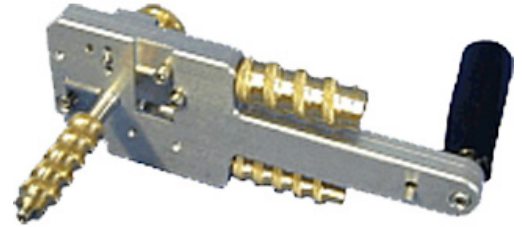

Special trimming tool makes the connector attachment easier. No further tools are required to prepare the cable for the connector attachment. This is due to the unique design of the trimming tool, which combines all necessary functions in one tool. It can be used for CELLFLEX[®] LCF 114-50, LCF 158-50 and LCF 214-50 foam dielectric cables.

FEATURES / BENEFITS

- **Precision cable preparation tool**
Always exact and repeatable trimming dimensions
- **Intuitive use of tool**
Easy and precise preparation of cables for connector installation
- **One tool covers multiple cable sizes**
Reduction of the number of tools to handle, cost reduction

Technical features

STRUCTURE

Product Line		Coaxial Cable Accessories
Product Type		Tool
Transmission Line Type		LCF158, LCF214, UCF114
Coaxial Cable Type		Foam Dielectric
Cable Size		1-1/4", 1-5/8", 2-1/4"
Type of Tool		Combination Cable Preparation Tool
Configuration		Trim Series A