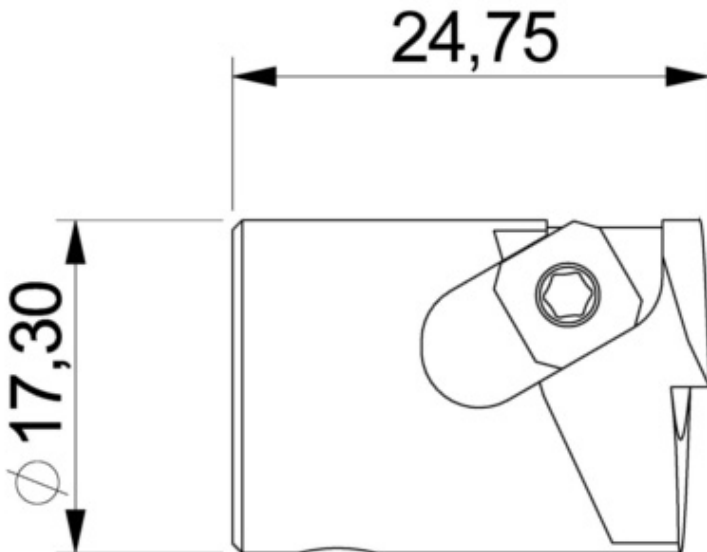

Technical features

STRUCTURE

Product Line		Coaxial Cable Accessories
Product Type		Tool
Transmission Line Type		LCF12
Coaxial Cable Type		Foam Dielectric
Cable Size		1/2"
Type of Tool		Automated Cable Trimming Tool

MECHANICAL SPECIFICATIONS

Material		Non-corrosive metal
Length	mm (in)	24.75 (0.97)
Diameter	mm (in)	17.3 (0.38)

PACKAGING INFORMATION

Package Quantity		1
Weight per piece	kg (lb)	0.03 (0.07)

TRIM-B13

Spare Main Blade for Automatic Trimming Tool TRIM-LCF12-D01-A