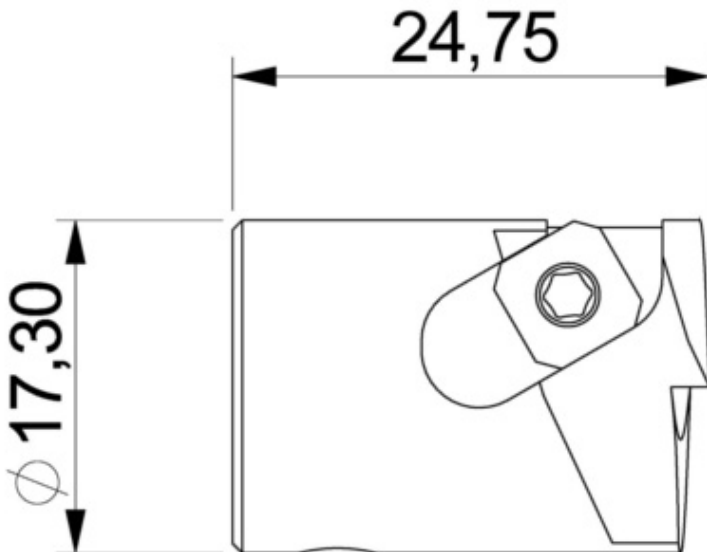

TRIM-B13

Spare Main Blade for Automatic Trimming Tool TRIM-LCF12-D01-A

Spare Main Blade for Automatic Trimming Tool TRIM-LCF12-D01-A

FEATURES / BENEFITS

- **Precision cable preparation tool**
  Always exact and repeatable trimming dimensions
- **Intuitive use of tool**
  Easy and precise preparation of cables for connector Installation
- **Long-lasting cutting blades**
  Easy to clean, smooth dielectric surface improves IM performance
- **Optional battery drill drive**
  Increased preparation speed

Technical features

STRUCTURE

Product Line		Coaxial Cable Accessories
Product Type		Tool
Transmission Line Type		LCF12
Coaxial Cable Type		Foam Dielectric
Cable Size		1/2"
Type of Tool		Automated Cable Trimming Tool

MECHANICAL SPECIFICATIONS

Material		Non-corrosive metal
Length	mm (in)	24.75 (0.97)
Diameter	mm (in)	17.3 (0.38)

PACKAGING INFORMATION

Package Quantity		1
Weight per piece	kg (lb)	0.03 (0.07)