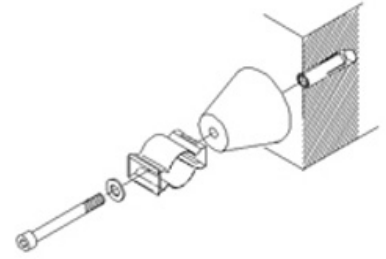

### Tool-2

Setting tool for HKD plug M8 x 30 mm (1.18 in)

Setting tool for metal plug plug-8-2